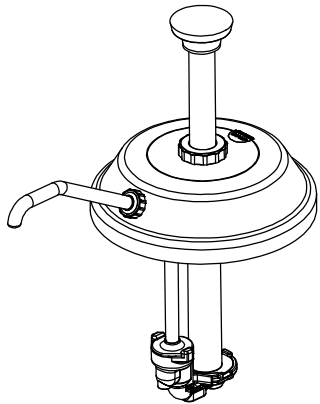

SERVER

• E S S E N T I A L S •

262.628.5600 | 800.558.8722
spsales@server-products.com

82000 Server Pump SP

Complete View for Reference

PART	QTY	DESCRIPTION
82023	1	KNOB
82021	1	COLLAR, LOCKING
82022	3	COLLAR, GAGING- .25 OZ REDUCTION
83529	1	COLLAR, GAGING- .125 OZ REDUCTION
82017	1	TUBE, HEAD
82018	1	INSERT, HEAD
82016	1	SPRING, 7"
82015	1	WASHER
82013	1	PISTON
83003	1	SEAL ASSEMBLY
82152	1	LID, SP
82027	1	NUT, DISCHARGE TUBE
82489	1	TUBE, DISCHARGE ASSEMBLY
05127	1	O-RING, 1"
82336	1	CYLINDER ASSEMBLY
82323	1	O-RING, 1-5/16"
82431	1	BODY, VALVE ASSEMBLY KIT (INCLUDES 82323 & 82526)
40179	1	LUBRICANT, FOOD EQUIPMENT
82049	1	BRUSH, 11"
82526	1	BRUSH, 21"