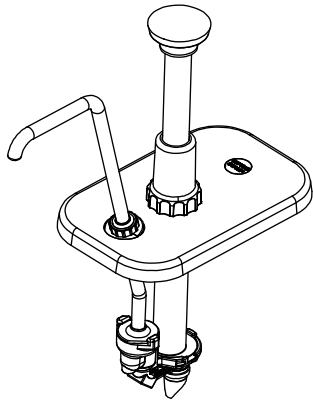

### Fountain Pump Express Connection, FP-200V

Complete View for Reference

PART	QTY	DESCRIPTION
82023	1	KNOB
83412	1	COLLAR, LOCKING
82022	3	COLLAR, GAGING- .25 OZ REDUCTION
83529	1	COLLAR, GAGING- .125 OZ REDUCTION
82017	1	TUBE, HEAD
82018	1	INSERT, HEAD
82016	1	SPRING, 7"
82015	1	WASHER
82013	1	PISTON
83003	1	SEAL ASSEMBLY
82644	1	LID, FPEC
82027	1	NUT, DISCHARGE TUBE
82643	1	TUBE, DISCHARGE ASSEMBLY
05127	1	O-RING, 1"
82362	1	CYLINDER ASSEMBLY
88554	1	GASKET, SILICONE
82635	1	BODY, VALVE ASSEMBLY, CONNECTOR
40179	1	LUBRICANT, FOOD EQUIPMENT
82049	1	BRUSH, 11"
82526	1	BRUSH, 21"