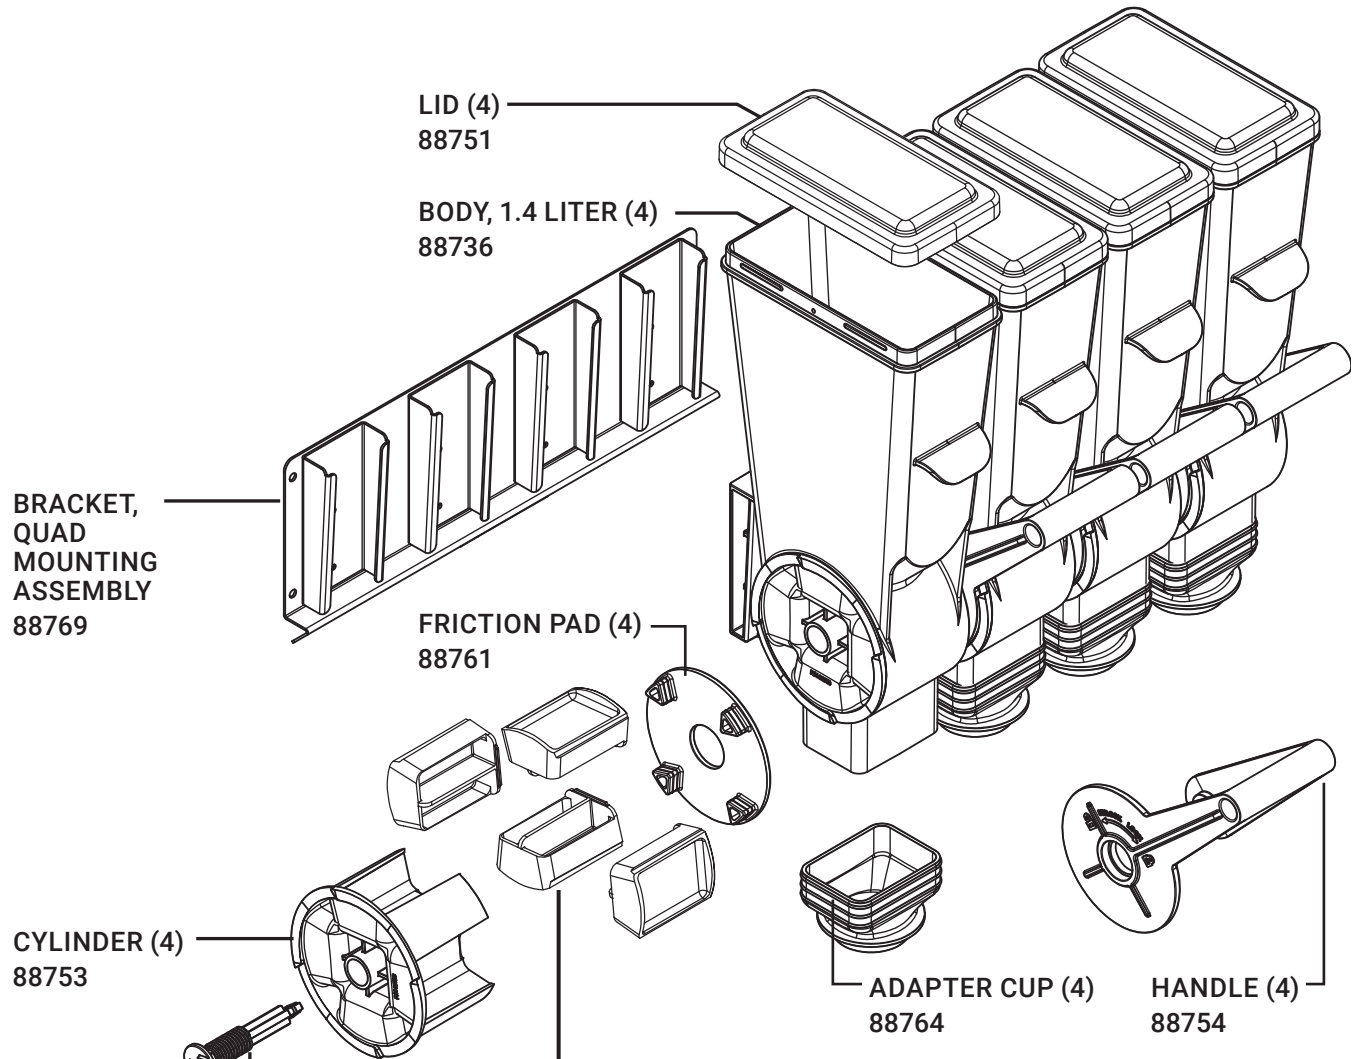

262.628.5600 | 800.558.8722
 spsales@server-products.com

89267

SlimLine
 DFD-1.4L, Quad
 w/Bracket

Complete View for Reference

PORTION TRAYS (4) EA. PACK

4-PACK	COLOR	PORTION
88795	WHITE	0.50 FL OZ
88796	BLUE	0.75 FL OZ
88799	GREEN	1.0 FL OZ
88797	PINK	1.5 FL OZ