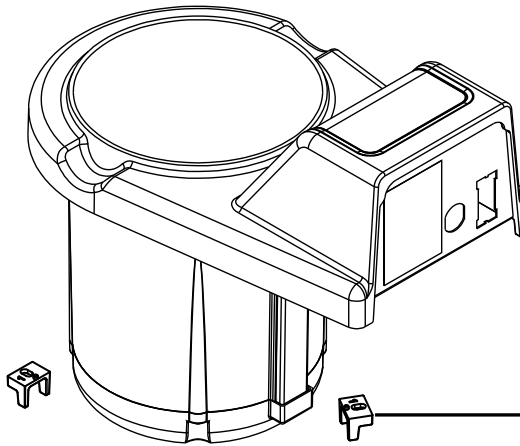

262.628.5600 | 800.558.8722
spsales@server-products.com

87772 ConserveWell Drop-In

Complete View for Reference

PAN LINER
87774

PAN
87771

BUSHING, STRAIN RELIEF
11201

ROCKER SWITCH
04544

CORD GUARD
87795

ANTI-ROTATIONAL FOOT
81058

SILICONE ELEMENT
87781

THERMAL CUT-OUT
11652

LOCATOR BLOCK HARDWARE
Two Sets Supplied:
#1 BLUE LOCATOR BLOCKS (QTY 3) 87785
#2 RED LOCATOR BLOCKS (QTY 3) 87786

CORD ASSEMBLY
11655